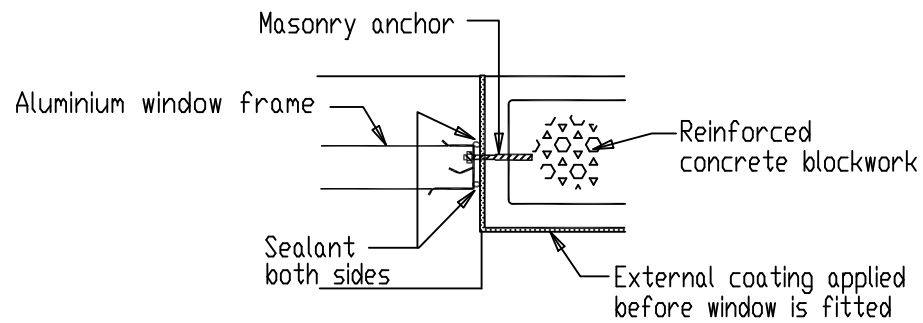

Aluminium Window Frame Detail
At Head - Single Leaf Reinforced Masonry

Aluminium Window Frame Detail
At sill - Reinforced Concrete Masonry

Aluminium Window Frame Detail
At Sill - Reinforced Concrete Masonry

Aluminium Window Frame Detail
At Jamb - Reinforced Concrete Masonry