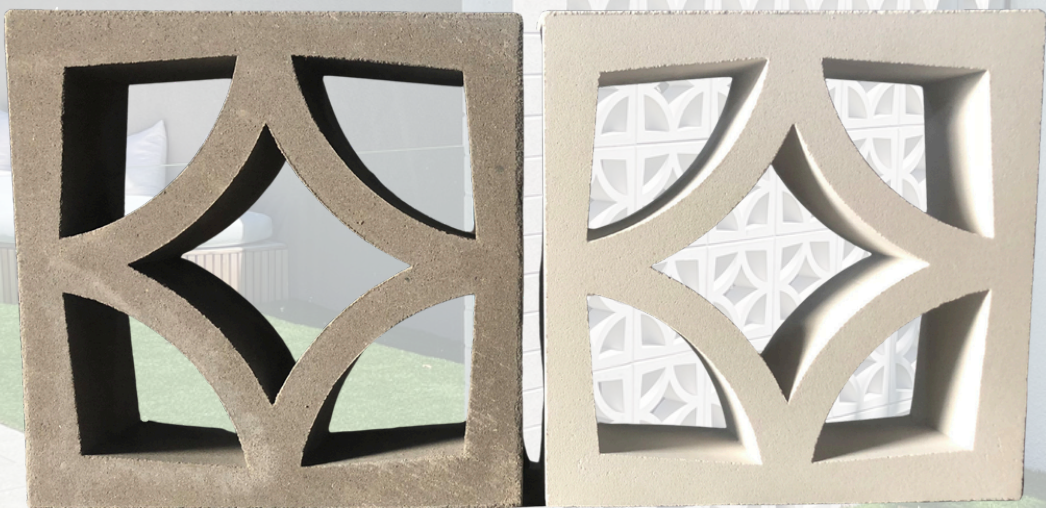

Breeze Blocks are an architectural contemporary classic, commonly used in years gone by and now back in vogue for exclusive designer buildings.

Breeze blocks are used in architectural applications including garden screen walls, decorative internal partitions and facade systems in new homes or commercial projects. The Star Breeze Block is an internationally recognised breeze block pattern.

TECHNICAL DATA

Size: 290x290x90mm
Number per Square metre: 11 units
Number per Pallet: 128 units

Pewter Grey

Pearl White

CONTACTS

ISLAND BLOCK & PAVING
16525 Midland Highway,
Breadalbane,
Tasmania 7300

ISLAND BLOCK & PAVING
41 Howard Road,
Glenorchy,
Tasmania 7010

ISLAND BLOCK & PAVING
24/7 Display Only
3 Stony Rise Rd, Quoiba
Tasmania 7310

ISLAND BLOCK & PAVING
24/7 Display Only
16 River Rd, Wivenhoe
Tasmania 7320

TASMANIA

VICTORIA

SOUTH AUSTRALIA

NEW SOUTH WALES

FREECALL 1800 004 499

Email: sales@islandblock.com.au
islandblock.com.au

"No one knows Bricks, Blocks & Pavers better"